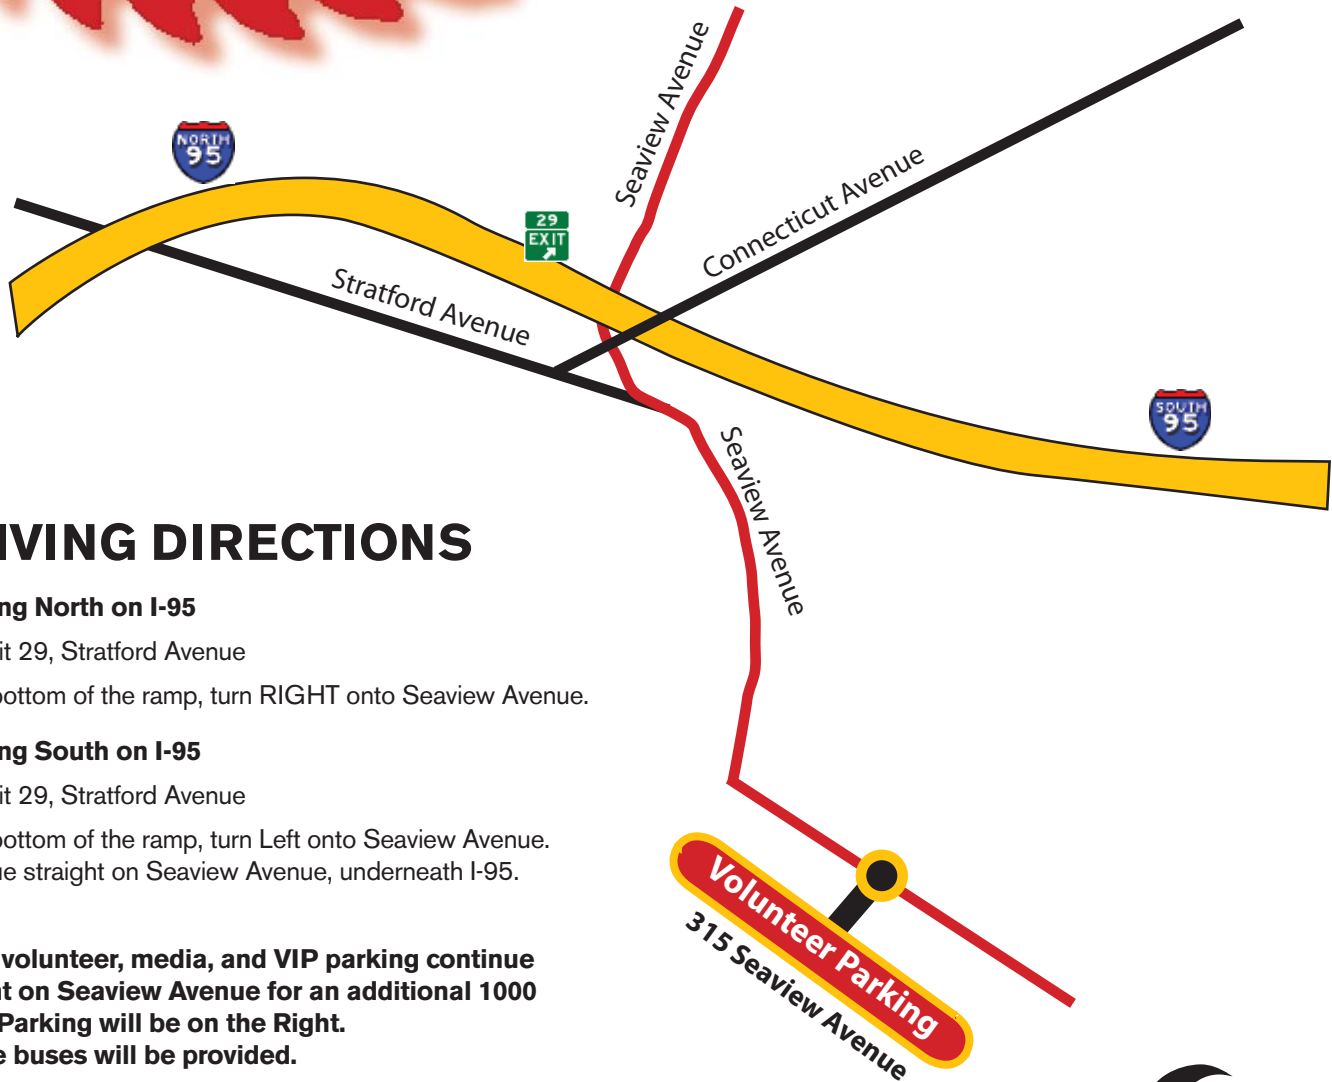

NOW FILMING in Bridgeport!

July 27 - August 1, 2007

DRIVING DIRECTIONS

Traveling North on I-95

Take Exit 29, Stratford Avenue

At the bottom of the ramp, turn **RIGHT** onto Seaview Avenue.

Traveling South on I-95

Take Exit 29, Stratford Avenue

At the bottom of the ramp, turn **Left** onto Seaview Avenue.

Continue straight on Seaview Avenue, underneath I-95.

For all volunteer, media, and VIP parking continue straight on Seaview Avenue for an additional 1000 yards. Parking will be on the Right. Shuttle buses will be provided.